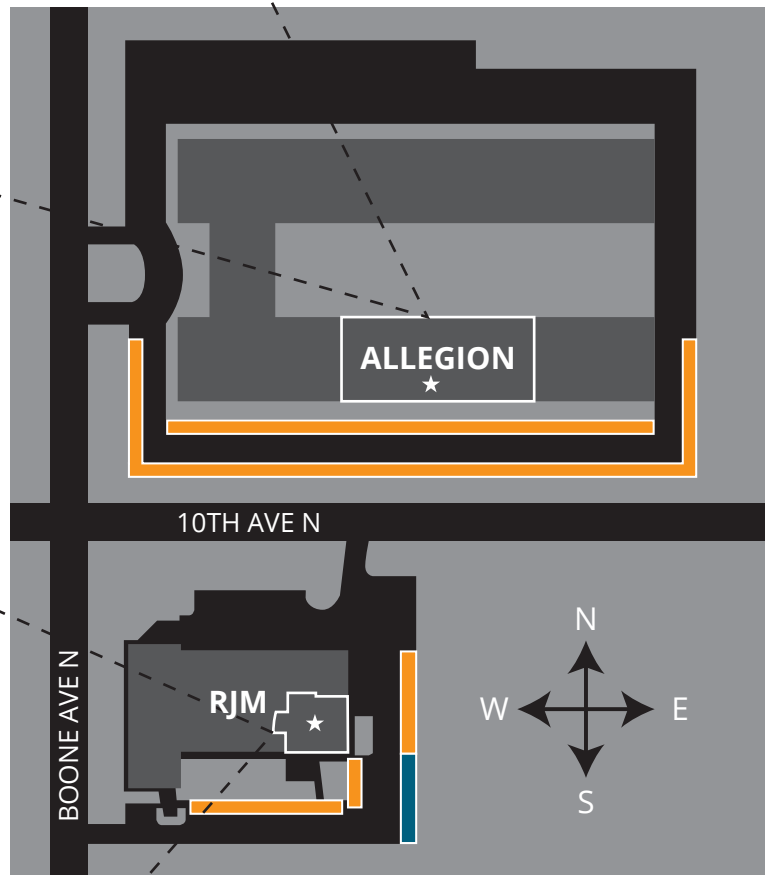

**MINNESOTA
CONSTRUCTION
ASSOCIATION**

Leadership Training Academy

April 29, 2025 | 7:30 AM – 3:30 PM

ALLEGION

1000 Boone Ave N Suite #340
Golden Valley, MN

RJM

830 Boone Ave N
Golden Valley, MN 55427

PARKING INFORMATION

- Preferred parking spaces
- No Parking - these 10 spaces belong to a neighboring business.