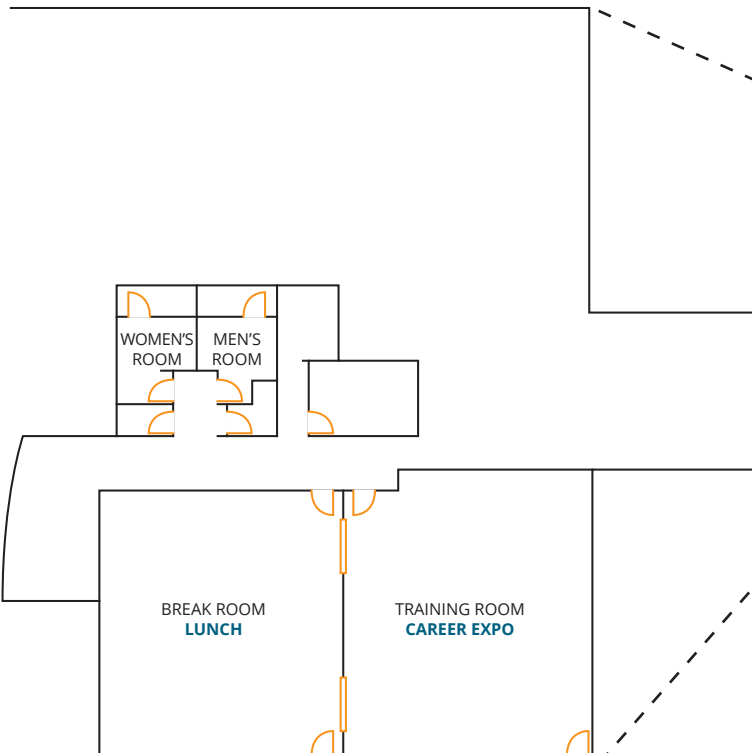

**MINNESOTA
CONSTRUCTION
ASSOCIATION**

Leadership Training Academy

April 29, 2025 | 7:30 AM – 3:30 PM

ALLEGION

1000 Boone Ave N Suite #340
Golden Valley, MN

RJM

830 Boone Ave N
Golden Valley, MN 55427

PARKING INFORMATION

- Preferred parking spaces
- No Parking - these 10 spaces belong to a neighboring business.